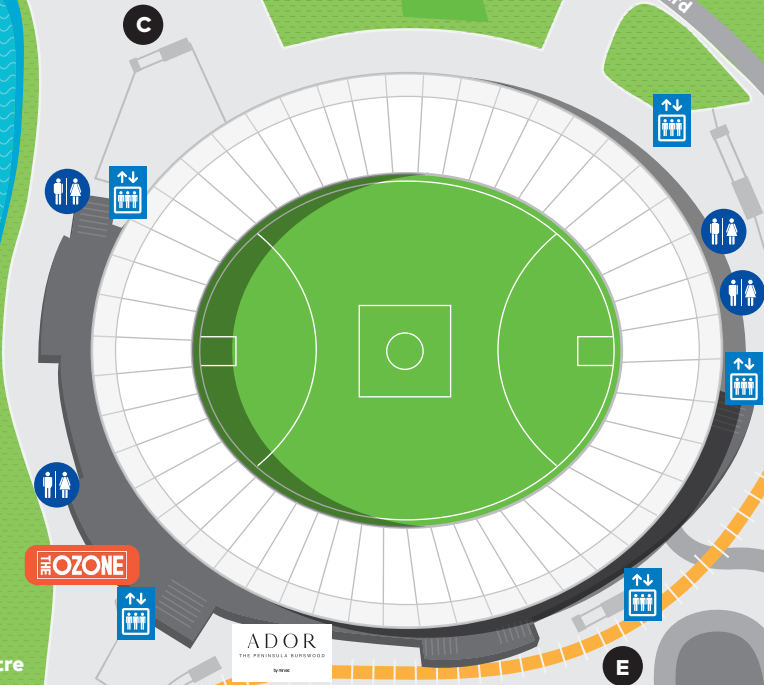

Windan Bridge to East Perth Station

Northern Oval

Practice Wicket Area

Warndooler Boulevard

Chevron Parklands

C

B

A

D

E

Western Concourse

Eastern Concourse

Taxi Rank

Perth Stadium Station

BHP Amphitheatre

OZONE

ADOR

Southern Oval

Bus Hub

Victoria Park Drive

Burswood Jetty

THE CAMFIELD

CROWN

Roger Mackay Drive

Matagarup Bridge

Taxi & Rideshare